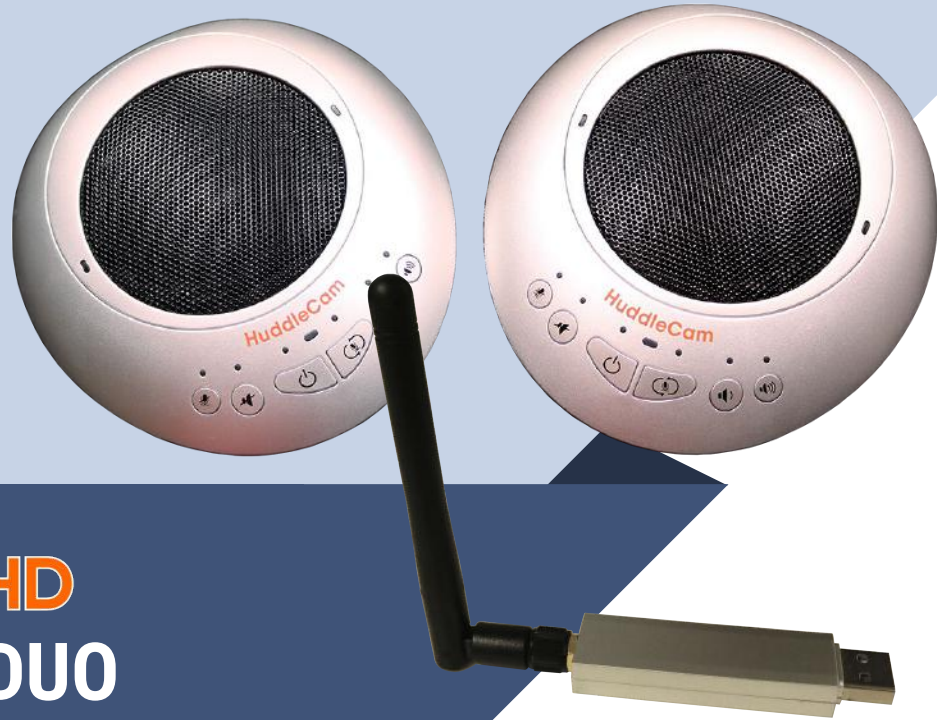

SPEAKERPHONE

WIDE ANGLE
LENS

The HC GO

- 110° Super Wide Angle Lens
- USB 2.0
- 360° Speakerphone
- 1080p @ 30fps
- 3 Year Warranty
- Universal Compatibility
- LED Indicator Lights
- Portable Design

The image displays a variety of HuddleCam products on a white surface. In the foreground, a black oval speakerphone with a mesh grille and control buttons is prominent. Behind it, a black camera on a stand is visible. To the right, a white oval speakerphone is shown. In the background, a black rectangular speaker and another camera are visible. The text 'HuddleCam' and 'POWER' are printed on some of the devices.

THE SPEAKERPHONES

1

HuddleCamHD

The HUDDLEPOD AIR

SKU: HP-AIR-BK (Black)
HP-AIR-WH (White)

**ECHO
CANCELLATION**

**WIRELESS USB
CONNECTIVITY**

**360°
SPEAKERPHONE**

The HUDDLEPOD AIR

- Professional Audio Conferencing
- Wireless USB 2.0 (30' Range)
- Speakerphone
- Echo Cancellation
- 3 Year Warranty
- Clear Sound
- 12' Microphone Pick-Up
- Plug and Play

2

HuddleCamHD
The HP AIR DUO

SKU: HC-HPAIR2-DUO

The HUDDLEPOD AIR DUO

- Dual Chat Pods
- Wireless USB 2.0 (30' Range)
- Two Speakerphones
- Echo Cancellation
- 3 Year Warranty
- Clear Sound
- 20' by 12' Microphone Pick-Up
- Plug and Play